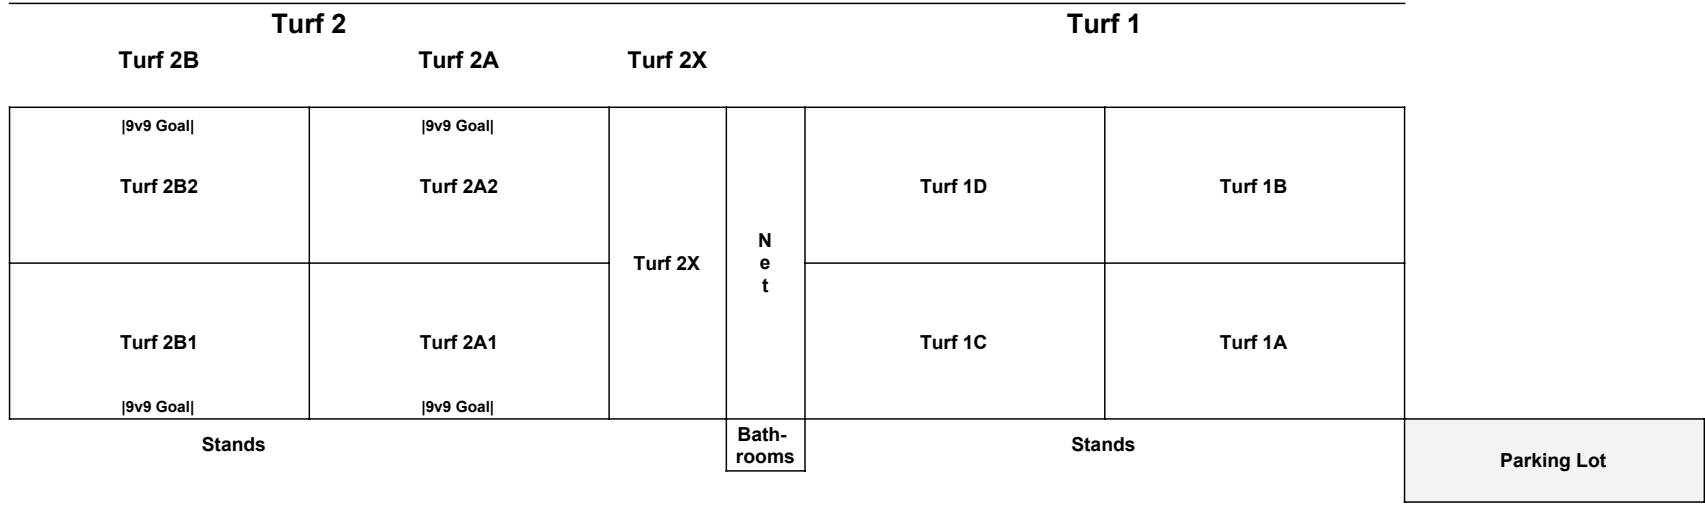

# Turf Diagram - Doug White Fields - Upper Turf

<== Route 2 ==>

<== Cross-Country Course ==>

Hill

**Notes:**

Turf 1 is an 11v11 field.

Turf 1A, 1B, 1C, 1D are each one quarter of the 11v11 field.

Turf 2 is an 11v11 field.

Turf 2A and 2B are 9v9 fields oriented across each half of Turf 2.

Turf 2A1 and 2A2 are each one half of the 9v9 Turf 2A field.

Turf 2B1 and 2B2 are each one half of the 9v9 Turf 2B field.