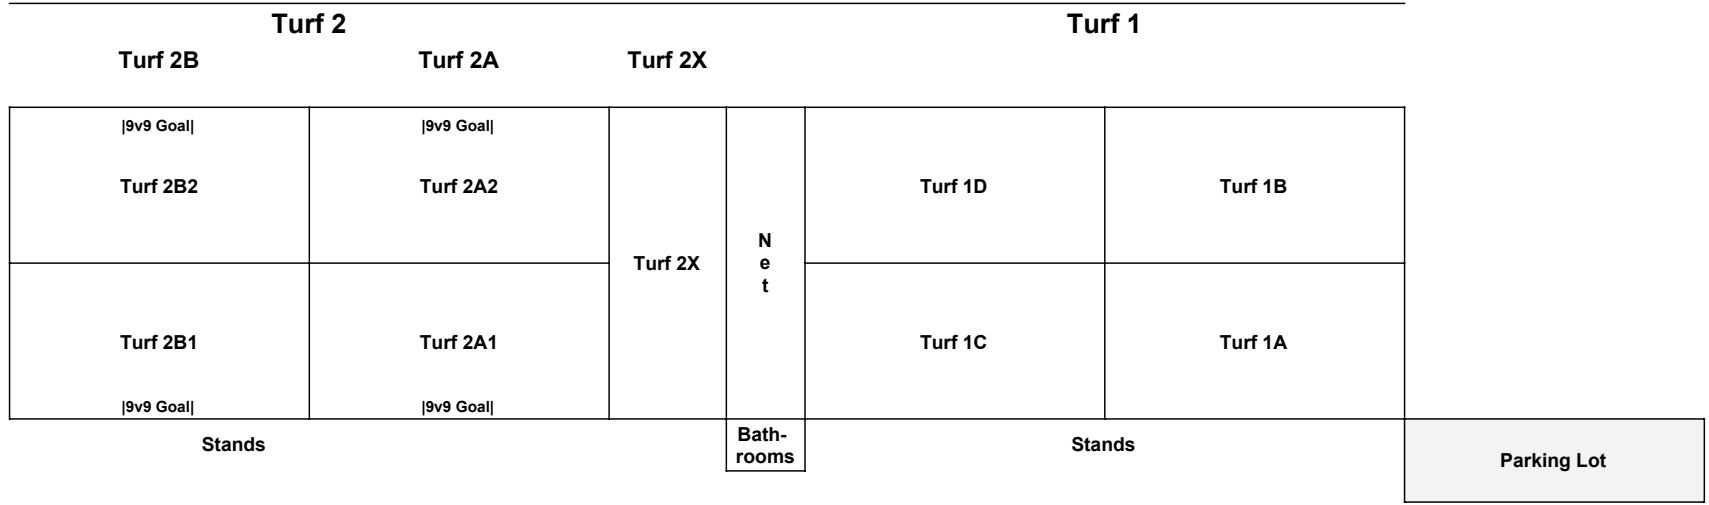

Turf Diagram - Doug White Fields - Upper Turf

<== Route 2 ==>

<== Cross-Country Course ==>

Hill

Notes:

Turf 1 is an 11v11 field.

Turf 1A, 1B, 1C, 1D are each one quarter of the 11v11 field.

Turf 2 is an 11v11 field.

Turf 2A and 2B are 9v9 fields oriented across each half of Turf 2.

Turf 2A1 and 2A2 are each one half of the 9v9 Turf 2A field.

Turf 2B1 and 2B2 are each one half of the 9v9 Turf 2B field.