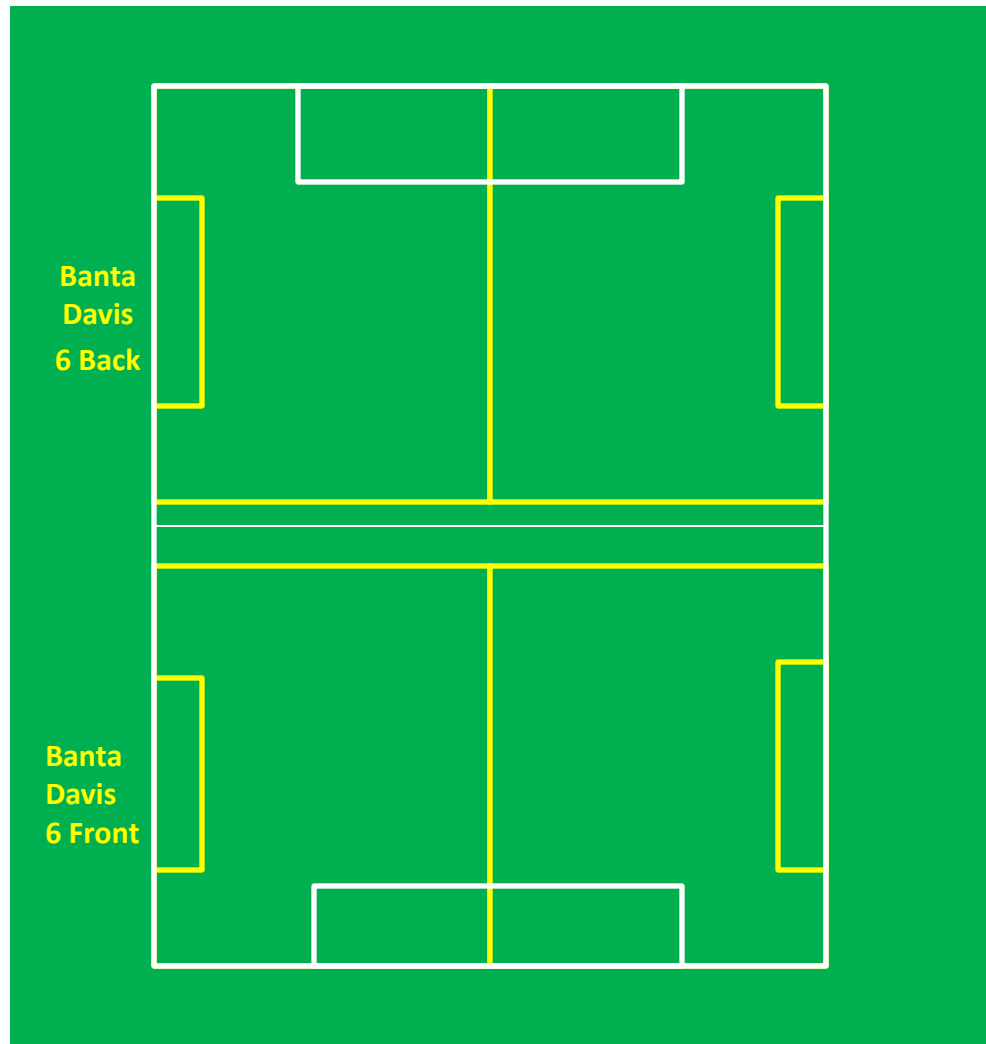

Banta Davis Fields

304 Bedford Road,
Route 225,
Carlisle MA

Please drive all the way to the end of the driveway

6 Front and 6 Back
3/4th grade & U9/10 fields
Outlined in yellow & white

Banta Davis 11 is the whole field
with white lines

Parking

To Bedford Road