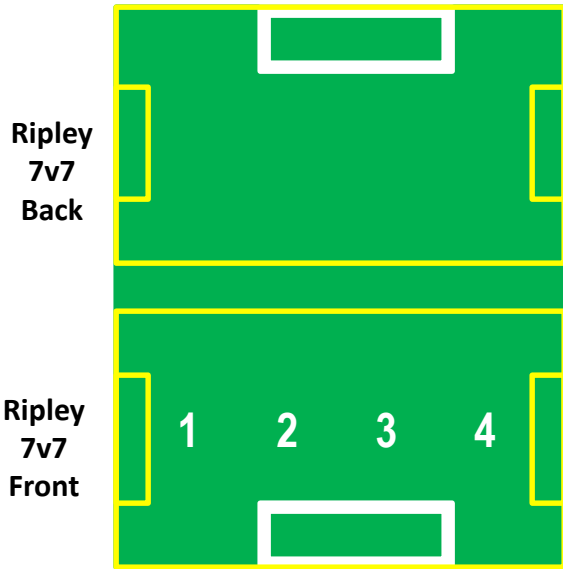

Ripley 9v9
Overlaps Ripley7 Front & 7 Back

Ripley School Fields

120 Meriam Rd Concord MA

- Unlined PreK, K & 1st grade fields 1,2,3,4
- 2nd grade fields 5R, 5L, & 5B
- 3/4th grade fields 7F and 7B
- 5/6th grade field 9v9

Please park only in marked parking areas – do not park on the grass

The CCYS shed is the one closer to the parking lot.

Meriam Road

Additional parking behind Ripley School