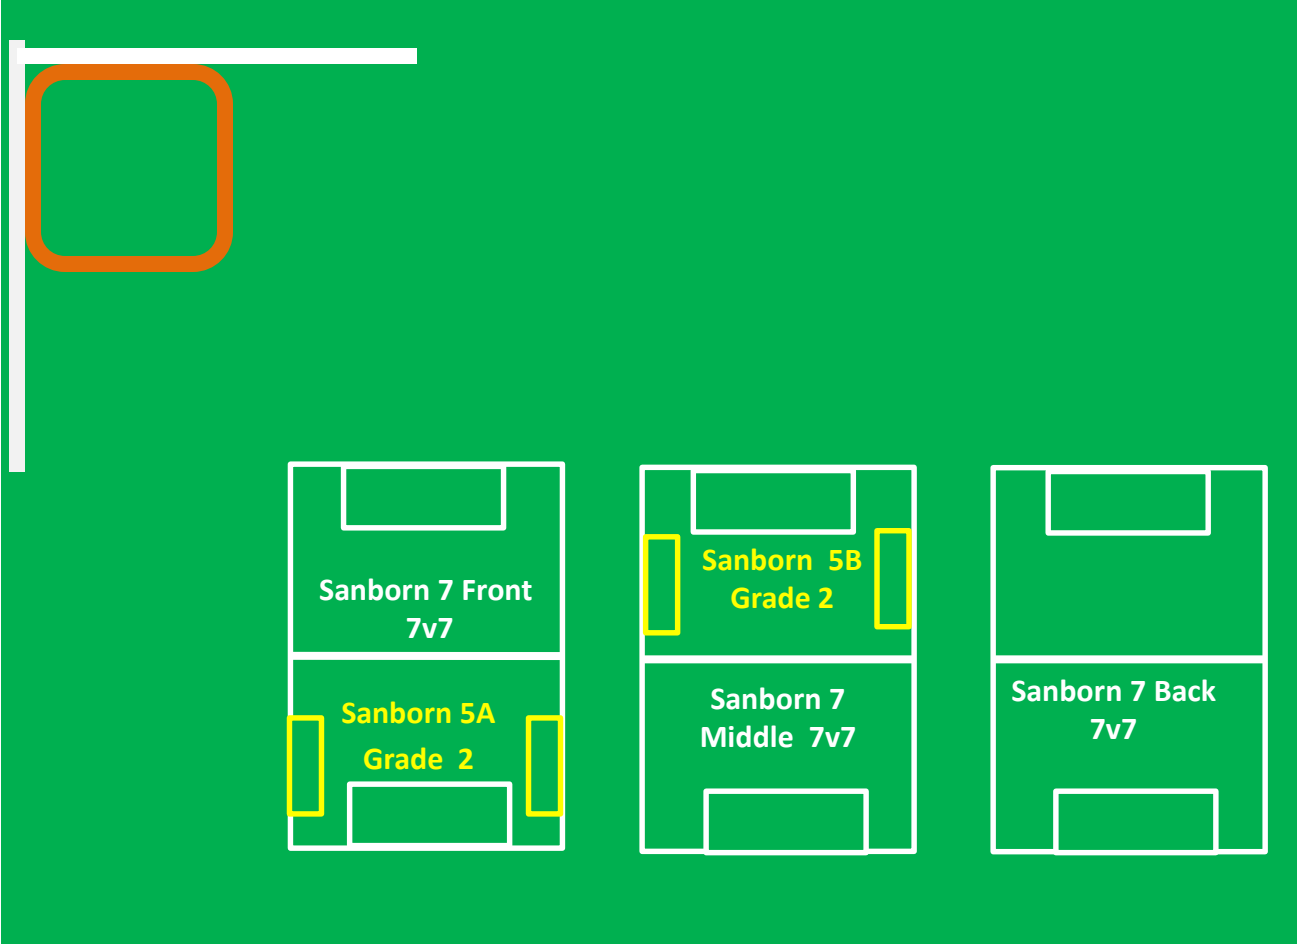

Sanborn School Fields

835 Old Marlboro Rd, Concord MA

7 Front, 7 Middle, 7 Back

3rd & 4th grade

5A, 5B

2nd grade fields

are each half of a 7v7 field

Old Marlboro Road