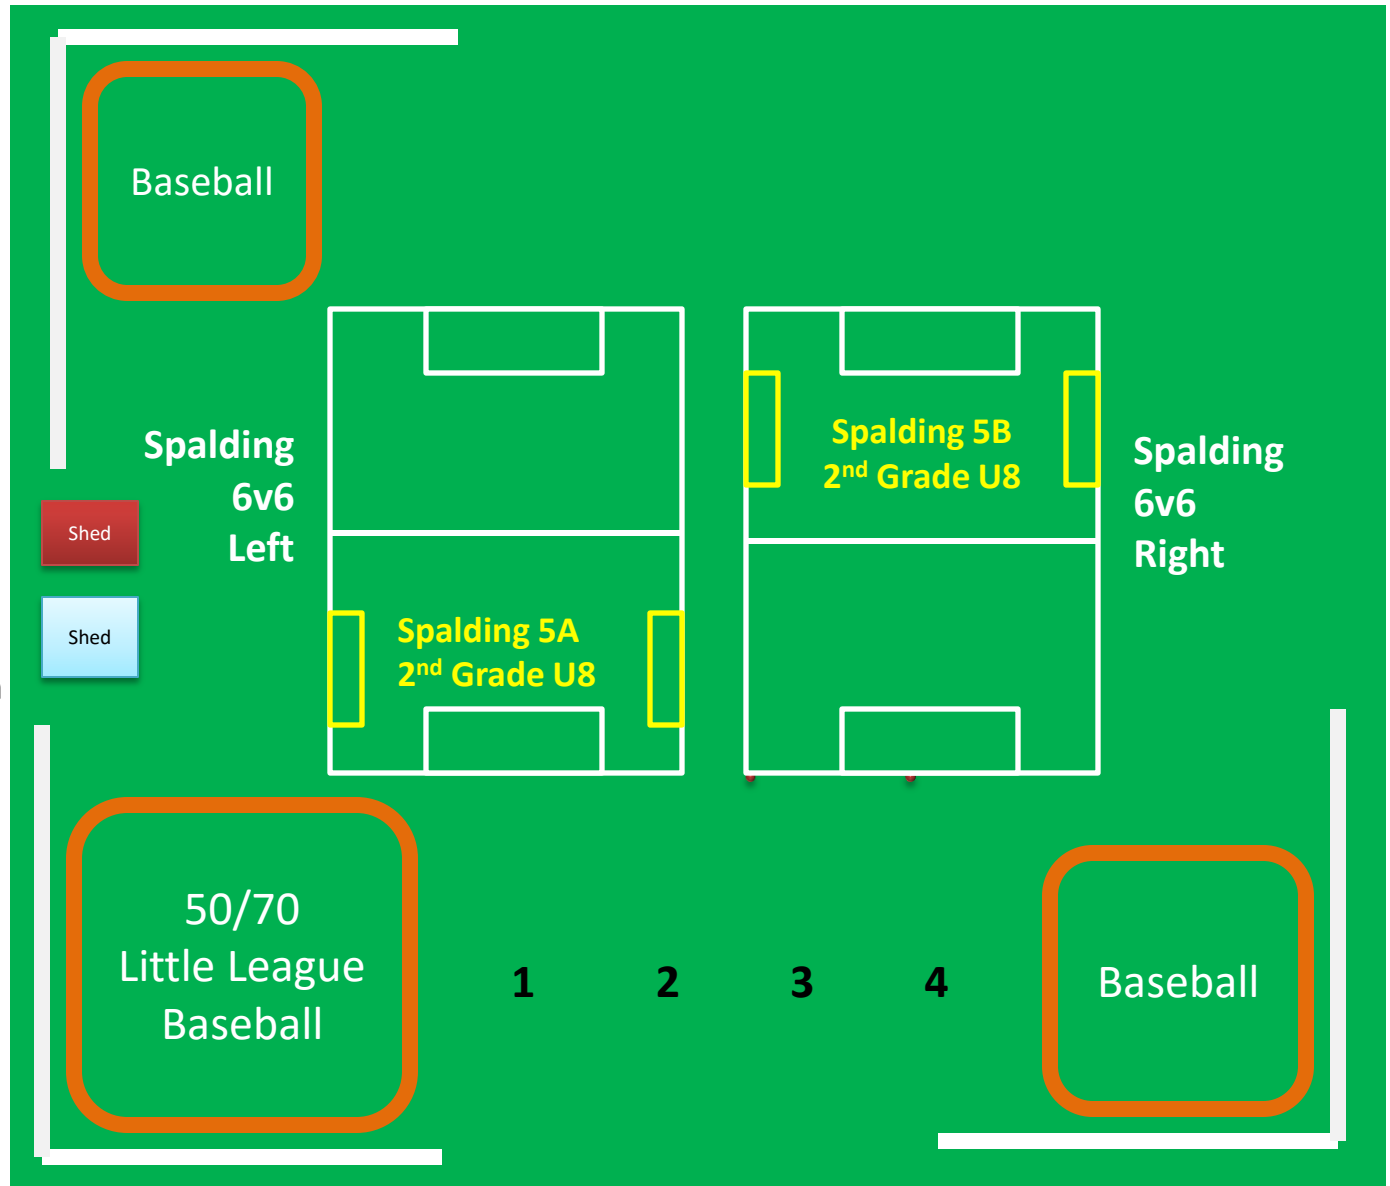

Spalding Field

Carlisle Elementary School
at 83 School Street

Please park along Church
Street or park in the school
parking lot

Pre-K, K & Gr 1 fields 1,2,3,
& 4 are in the outfields of
the front baseball fields.
These fields are not lined,
the numbers designate
locations to meet your team
and set up your cones and
pop-up goals.

6 Left and 6 Right in white
3/4th grade & U9/10 fields

5A and 5B 2nd grade U8
fields are opposite halves of
the 6v6 fields lined in
yellow & white

Please head in park in marked spaces along Church Street