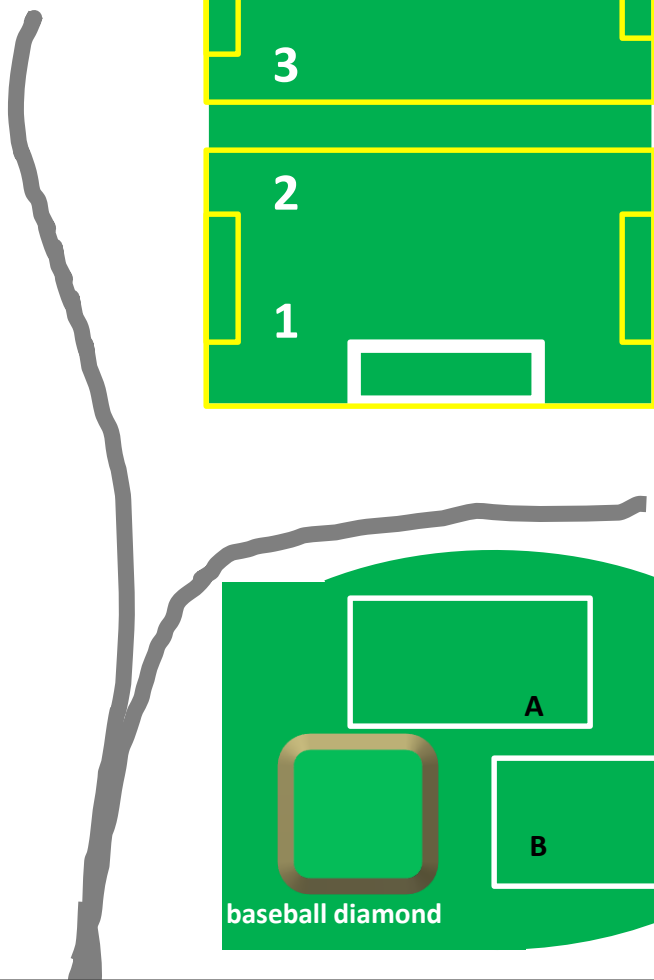

# Willard School Fields

185 Powdermill Rd Concord MA

- Unlined PreK, K & 1<sup>st</sup> grade fields 1,2,3,4 overlap the large field, but please use the outfield of the baseball diamond when makeup games are scheduled on the big field
- 2<sup>nd</sup> grade fields A,B,C in the outfield of the baseball diamond – unlined in Spring
- 3/4<sup>th</sup> grade & U9/10 fields 7F & 7B
- 5/6<sup>th</sup> grade & U11/12 field 9v9

Powdermill Road

Willard 9v9  
Overlaps Willard 7F & 7B

Willard 7B  
7v7

Willard 7F  
7v7

baseball diamond