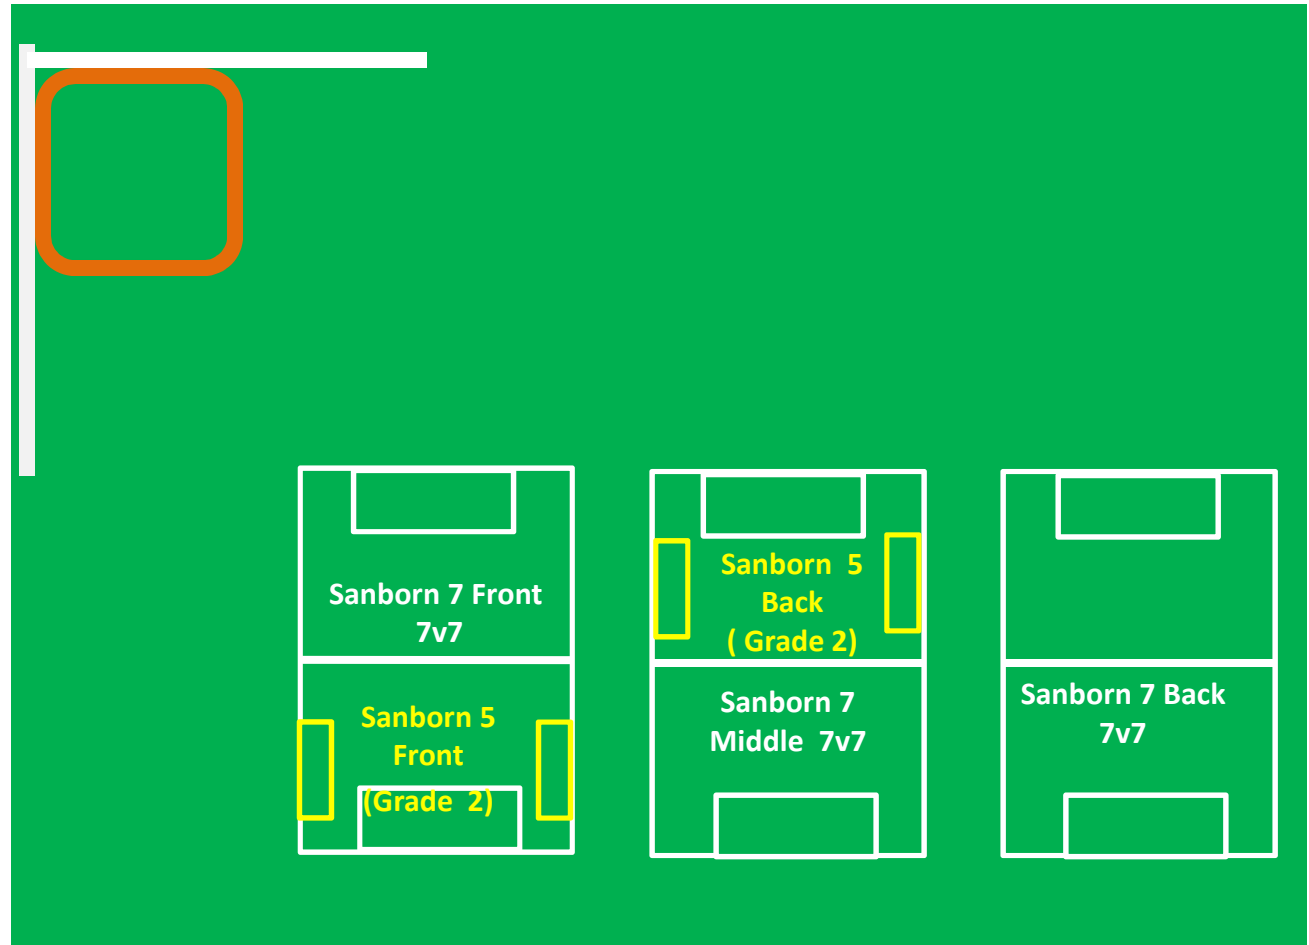

# Sanborn School Fields – SPRING LAYOUT

835 Old Marlboro Rd, Concord MA

7 Front, 7 Middle, 7 Back

3<sup>rd</sup> & 4<sup>th</sup> grade

5 Front, 5 Back

2<sup>nd</sup> grade fields

are each half of a 7v7 field

*Old Marlboro Road*